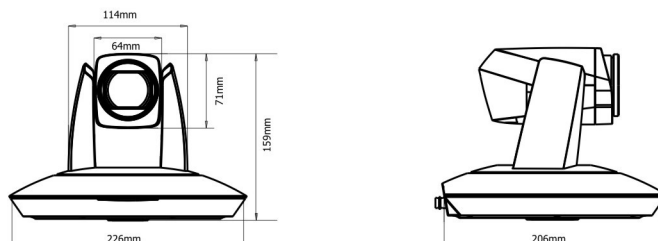

Demension

Add: 4F, Bldg. 4, 16# Xiyuan Yi Road, Hangzhou, China
Tel: +86 - 571 - 88842693 Fax: +86 - 571 - 88842692
sales@ismart-video.com www.ismart-video.com