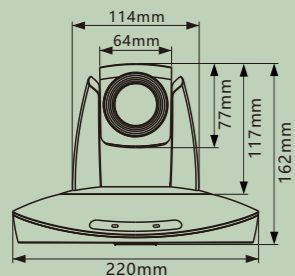

Dimensions/Accessories

- 1 DVI-I
- 2 3G-SDI
- 3 Control and CVBS
- 4 DC12V

Wall Bracket

Ceiling Bracket

Technical Data

Model	HMC-A2001	HMC-S3003
Camera		
Image Sensor	1/2.8" Exmor CMOS, 2.14MP	1/2.8" Exmor CMOS, 2.13MP
Video Format	1080P60, 1080P30, 1080I60, 720P60 1080P50, 1080P25, 1080I50, 720P50	1080P60, 1080P59.94, 1080P50, 1080P30, 1080P29.97, 1080P25, 1080I60, 1080I59.94, 1080I50, 1080I29.97, 720P60, 720P59.94, 720P50, 720P29.97, 720P25
Focal Length	f=4.7mm - 94.0mm	f=4.3mm - 129.0mm
Iris	F1.6 - F3.5	F1.6 - F4.7
Optical Zoom	20X	Sony 30X
Digital Zoom	12X	12X
Field of View	Horizontal 59.5° - 2.9°	Horizontal 63.7° - 2.3°
Minimum Illumination	0.5Lux (Color), 0.1Lux (B/W)	0.0013Lux (Color), 0.0008Lux (B/W)
Focus	Auto, Manual, PTZ Trigger AF, One Push	
Shutter Speed	1/1 ~ 1/10,000s	
AGC	Auto, Manual	
White Balance	Auto, Indoor, Outdoor, One Push, Manual, Auto Track	
AE Control	Auto, Manual, Shutter Priority, Iris Priority	
S/N Ratio	≥50dB	
Pan & Tilt		
Pan Range	-170° ~ +170°	
Tilt Range	-30° ~ +90°	
Pan Speed	0.1° ~ 120°/s	
Tilt Speed	0.1° ~ 90°/s	
Preset Number	256	
OSD	Yes	
Image Flip	Yes	
Interface		
Video Output(HD)	3G-SDI, DVI-I	
Video Output(SD)	CVBS	
Control Interface	RS-232IN, RS-232OUT, RS-422/RS-485	
General		
Control Protocol	VISCA and Support Daisy Chain, PELCO-P, PELCO-D	
Address	0-63	
Power Supply	DC12V	
Power Consumption	< 15W	
Working Temperature	0°C ~ +40°C	
Storage Temperature	-20°C ~ +60°C	
Dimension (L×W×H)	220mm x 202mm x 162mm	
Weight	1.7kg	
Color	Silver	