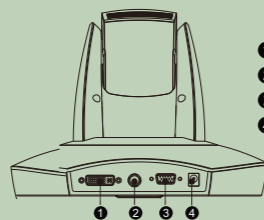

Dimensions/Accessories

- 1 DVI-I
- 2 3G-SDI
- 3 Control and CVBS
- 4 DC12V

Wall Bracket

Ceiling Bracket

Technical Data

Model	HMC-A2001	HMC-S3003
Camera		
Image Sensor	1/2.8" Exmor CMOS, 2.14MP	1/2.8" Exmor CMOS, 2.13MP
Video Format	1080P60, 1080P30, 1080I60, 720P60 1080P50, 1080P25, 1080I50, 720P50	1080P60, 1080P59.94, 1080P50, 1080P30, 1080P29.97, 1080P25, 1080I60, 1080I59.94, 1080I50, 1080I29.97, 720P60, 720P59.94, 720P50, 720P29.97, 720P25
Focal Length	f=4.7mm - 94.0mm	f=4.3mm - 129.0mm
Iris	F1.6 - F3.5	F1.6 - F4.7
Optical Zoom	20X	Sony 30X
Digital Zoom	12X	12X
Field of View	Horizontal 59.5° - 2.9°	Horizontal 63.7° - 2.3°
Minimum Illumination	0.5Lux (Color), 0.1Lux (B/W)	0.0013Lux (Color), 0.0008Lux (B/W)
Focus	Auto, Manual, PTZ Trigger AF, One Push	
Shutter Speed	1/1 ~ 1/10,000s	
AGC	Auto, Manual	
White Balance	Auto, Indoor, Outdoor, One Push, Manual, Auto Track	
AE Control	Auto, Manual, Shutter Priority, Iris Priority	
S/N Ratio	≥50dB	
Pan & Tilt		
Pan Range	-170° ~ +170°	
Tilt Range	-30° ~ +90°	
Pan Speed	0.1° ~ 120°/s	
Tilt Speed	0.1° ~ 90°/s	
Preset Number	256	
OSD	Yes	
Image Flip	Yes	
Interface		
Video Output(HD)	3G-SDI, DVI-I	
Video Output(SD)	CVBS	
Control Interface	RS-232IN, RS-232OUT, RS-422/RS-485	
General		
Control Protocol	VISCA and Support Daisy Chain, PELCO-P, PELCO-D	
Address	0-63	
Power Supply	DC12V	
Power Consumption	< 15W	
Working Temperature	0°C ~ +40°C	
Storage Temperature	-20°C ~ +60°C	
Dimension (L×W×H)	220mm x 202mm x 162mm	
Weight	1.7kg	
Color	Silver	