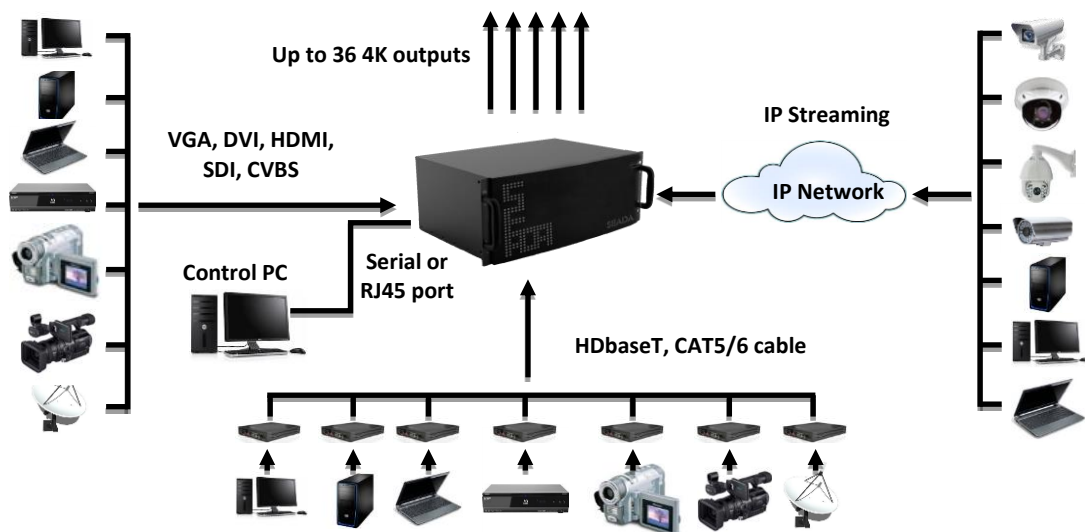

Controller Chassis	19" ANST/EIA RS-310C standard industrial chassis
Input Channel	1 to 128 HD or 1 to 36 UHD
Input Format	DVI/HDMI/VGA, SDI, CVBS, DL_DVI, HDbaseT, Fiber Optical, IP streaming
Output Channel	1 to 36 4K display channels
Output Format	DVI/HDMI/VGA, SDI, HDbaseT, Fiber Optical
HDCP support	Yes
Power supply	Single or RPSU
Input Voltage	AC 110V to 240V, 50/60Hz
Operation system	Windows2000/XP/Vista/7/8/10
Warranty	2 years
Operating temperature range	0~40 degrees centigrade
Operating humidity range	10%~90% non-condensing
Storage temperature range	-20~60 degrees centigrade
Storage humidity range	10%~90% non-condensing
Control Interface	RS232 or 10/100/1000M Ethernet Port

Models and Scales

Models	Chassis	Dimension (mm) (W*D*H)	Input		4K Output
			HD	4K	
SW8004	4U	482*380*175	24	4	4
SW8008	8U	482*380*353	52	8	8
SW8018	14U	482*380*620	96	16	18
SW8036	22U	482*380*975	128	36	36

System Diagram