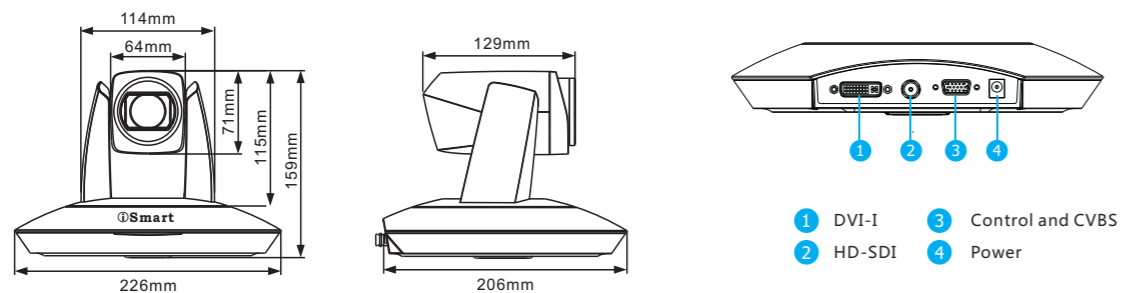

AMC Series SDI HD PTZ Camera

Features

- 1/2.8" EXMOR CMOS image sensor, up to 2.14MP;
- 20X optical, 12X digital zoom, up to 72.5° FOV;
- Video formats: 1080P/60, 1080P/50, 1080p/30, 1080p/25, 1080i/60, 1080i/50, 720p/60, 720p/50, 720p/30, 720p/25;
- Simultaneously outputs of HD and SD videos;
- Video interfaces: DVI-I (for DVI-D, HDMI, YPbPr, VGA, 5-BNC etc), HD-SDI;
- Control: RS-232IN, RS-232OUT, RS-422/RS-485 etc;
- On-screen display menu with simple program;
- Has image flip function for stand and suspended installations;
- Support VISCA protocols, daisy chain;
- Come with IR remote controller;
- New design of PTZ mechanism with higher precision and reliability.

Dimensions

Technical Data

Model	AMC-A2001	AMC-A1202
Image Sensor	1/2.8" Exmor CMOS, 2.14MP	
HD Signal Format	1080p/60, 1080p/50, 1080p/30, 1080p/25, 1080i/60, 1080i/50, 720p/60, 720p/50, 720p/30, 720p/25	
SD Signal Format	NTSC, PAL	
Focal	f=4.7 mm - 94.0 mm	f=3.9 mm - 46.8 mm
IRIS	F1.6 - F3.5	F1.6 - F2.8
Zoom	Optical: 20X; Digital: 12X	Optical: 12X; Digital: 12X
Shortest Focus Distance	10 mm - 1,000 mm	
Field of View	59.5° - 2.9°	72.5° - 6.3°
Focus	Auto, Manual, PTZ Trigger AF, One Push	
Min. Illumination	0.5 lux (Color), 0.1lux (B/W)	
Shutter Speed	1/1 ~ 1/10,000s	
AGC	Auto / Manual	
BLC	Auto, Indoor, Outdoor, One Push, Manual, Auto Track	
AE Control	Auto, Manual, Shutter Priority, Aperture priority	
S/N Ratio	≥50dB	
PTZ		
Pan Range	-170° ~ 170°	
Tilt Range	-30° ~ 90°	
Pan Speed	0.1° ~ 120°/s	
Tilt Speed	0.1° ~ 90°/s	
Preset Number	256	
OSD	Yes	
Image Flip	Yes	
Interface		
HD Video Output Interface	DVI-I (for DVI-D, HDMI, YPbPr, VGA, 5-BNC), HD-SDI	
SD Video Output Interface	CVBS	
Control Interface	RS-232IN, RS-232OUT, RS-422/RS-485	
General		
Protocol	VISCA and Support Daisy Chain, PELCO-D, PELCO-P	
Spectra Address	0~63	
Power Supply	DC12V	
Power Consumption	<15W	
Working Temp	0°C ~ +40°C	
Storage Temp	-20°C ~ +60°C	
Dimension	226mm x 159mm x 206mm	
Weight	1.7KG	
Color	Grey	